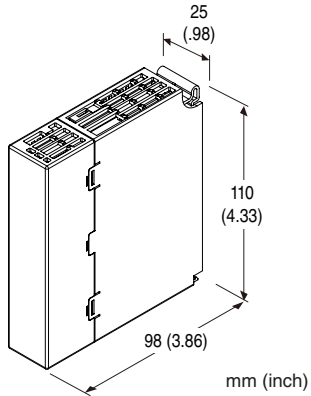

**Remote I/O R30 Series**

**BLANK FILLER MODULE**

**Functions & Features**

- Dummy module for an unused slot
- Available for remote I/O R30 series, paperless recorder TR30 series

**MODEL: R30DM**

**ORDERING INFORMATION**

- Code number: R30DM

**INSTALLATION**

**Mounting:** Installation Base (model: R30BS)

**Weight:** 55 g (1.9 oz)

**EXTERNAL VIEW**

■ FRONT VIEW

■ SIDE VIEW

■ BOTTOM VIEW

**EXTERNAL DIMENSIONS unit: mm (inch)**

Specifications are subject to change without notice.