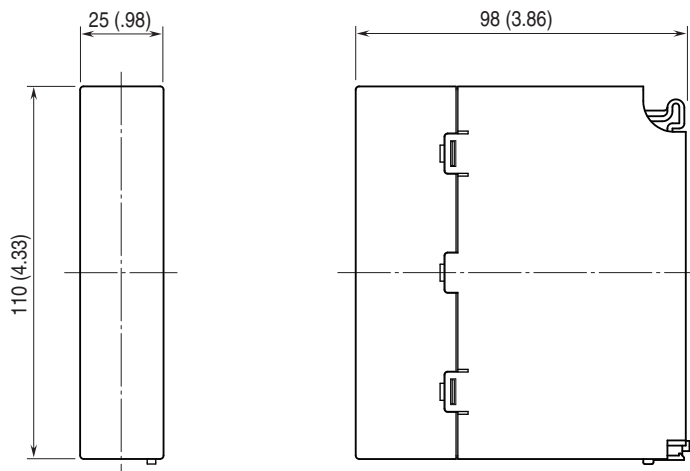

- Code number: R30DM

**INSTALLATION**

**Mounting:** Installation Base (model: R30BS)

**Weight:** 55 g (1.9 oz)

**EXTERNAL VIEW**

■ FRONT VIEW

■ SIDE VIEW

■ BOTTOM VIEW

**EXTERNAL DIMENSIONS unit: mm (inch)**

Specifications are subject to change without notice.