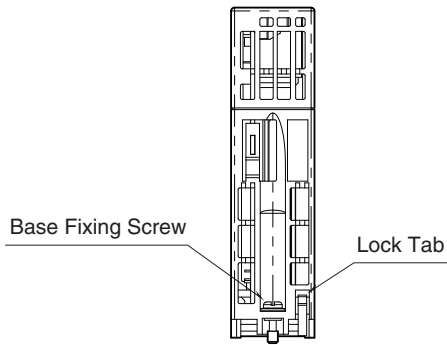

**Remote I/O R30 Series**

**BLANK FILLER MODULE**

**Functions & Features**

- Dummy module for an unused slot
- Available for remote I/O R30 series, paperless recorder TR30 series

**MODEL: R30DM**

**ORDERING INFORMATION**

- Code number: R30DM

**INSTALLATION**

**Mounting:** Installation Base (model: R30BS)

**Weight:** 55 g (1.9 oz)

**EXTERNAL VIEW**

■ FRONT VIEW

■ SIDE VIEW

■ BOTTOM VIEW

**EXTERNAL DIMENSIONS unit: mm (inch)**

Specifications are subject to change without notice.