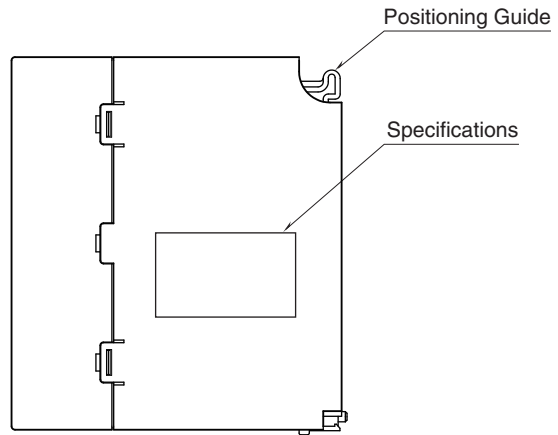

- Code number: R30DM

**INSTALLATION**

**Mounting:** Installation Base (model: R30BS)

**Weight:** 55 g (1.9 oz)

**EXTERNAL VIEW**

■ FRONT VIEW

■ SIDE VIEW

■ BOTTOM VIEW

**EXTERNAL DIMENSIONS unit: mm (inch)**

Specifications are subject to change without notice.