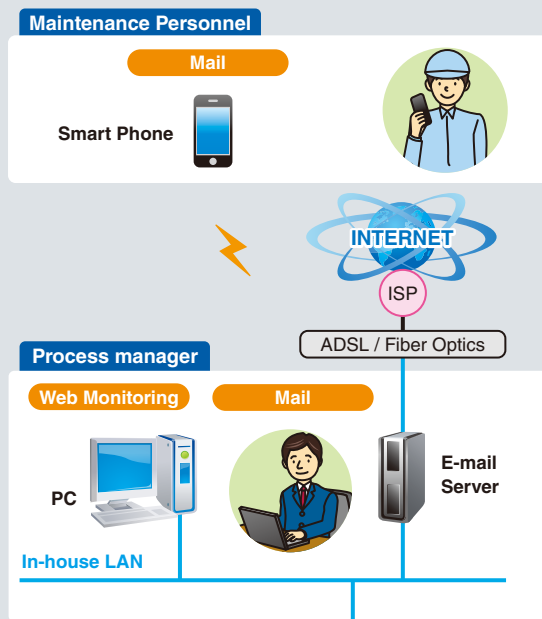

• Web browsed views are images that are subject to change without notice. • In order to effect the applications on this page, static IP or dynamic DNS is required.
• M-System Company does not provide smart phones and/or telecommunication services.